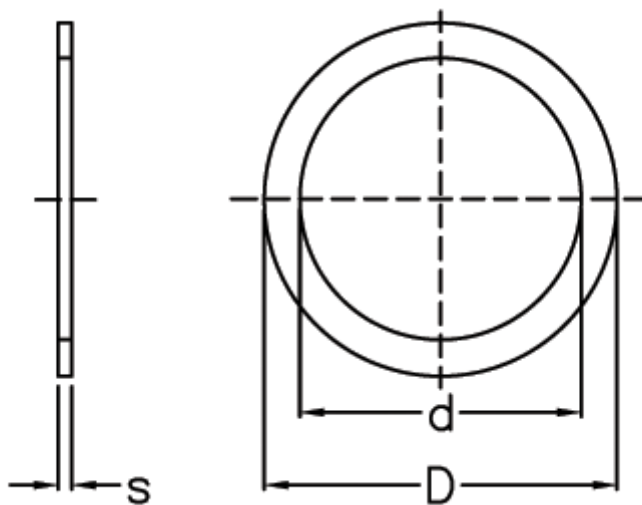

Article number: 0130566  
Description: Shim Washer  
PS 35x45x1 DIN 988

## Measures

---

d	= 35
D	= 45
Description	= PS 35x45x1
s	= 1.00
tol	= -0.05
Weight kg/1000	= 4.950